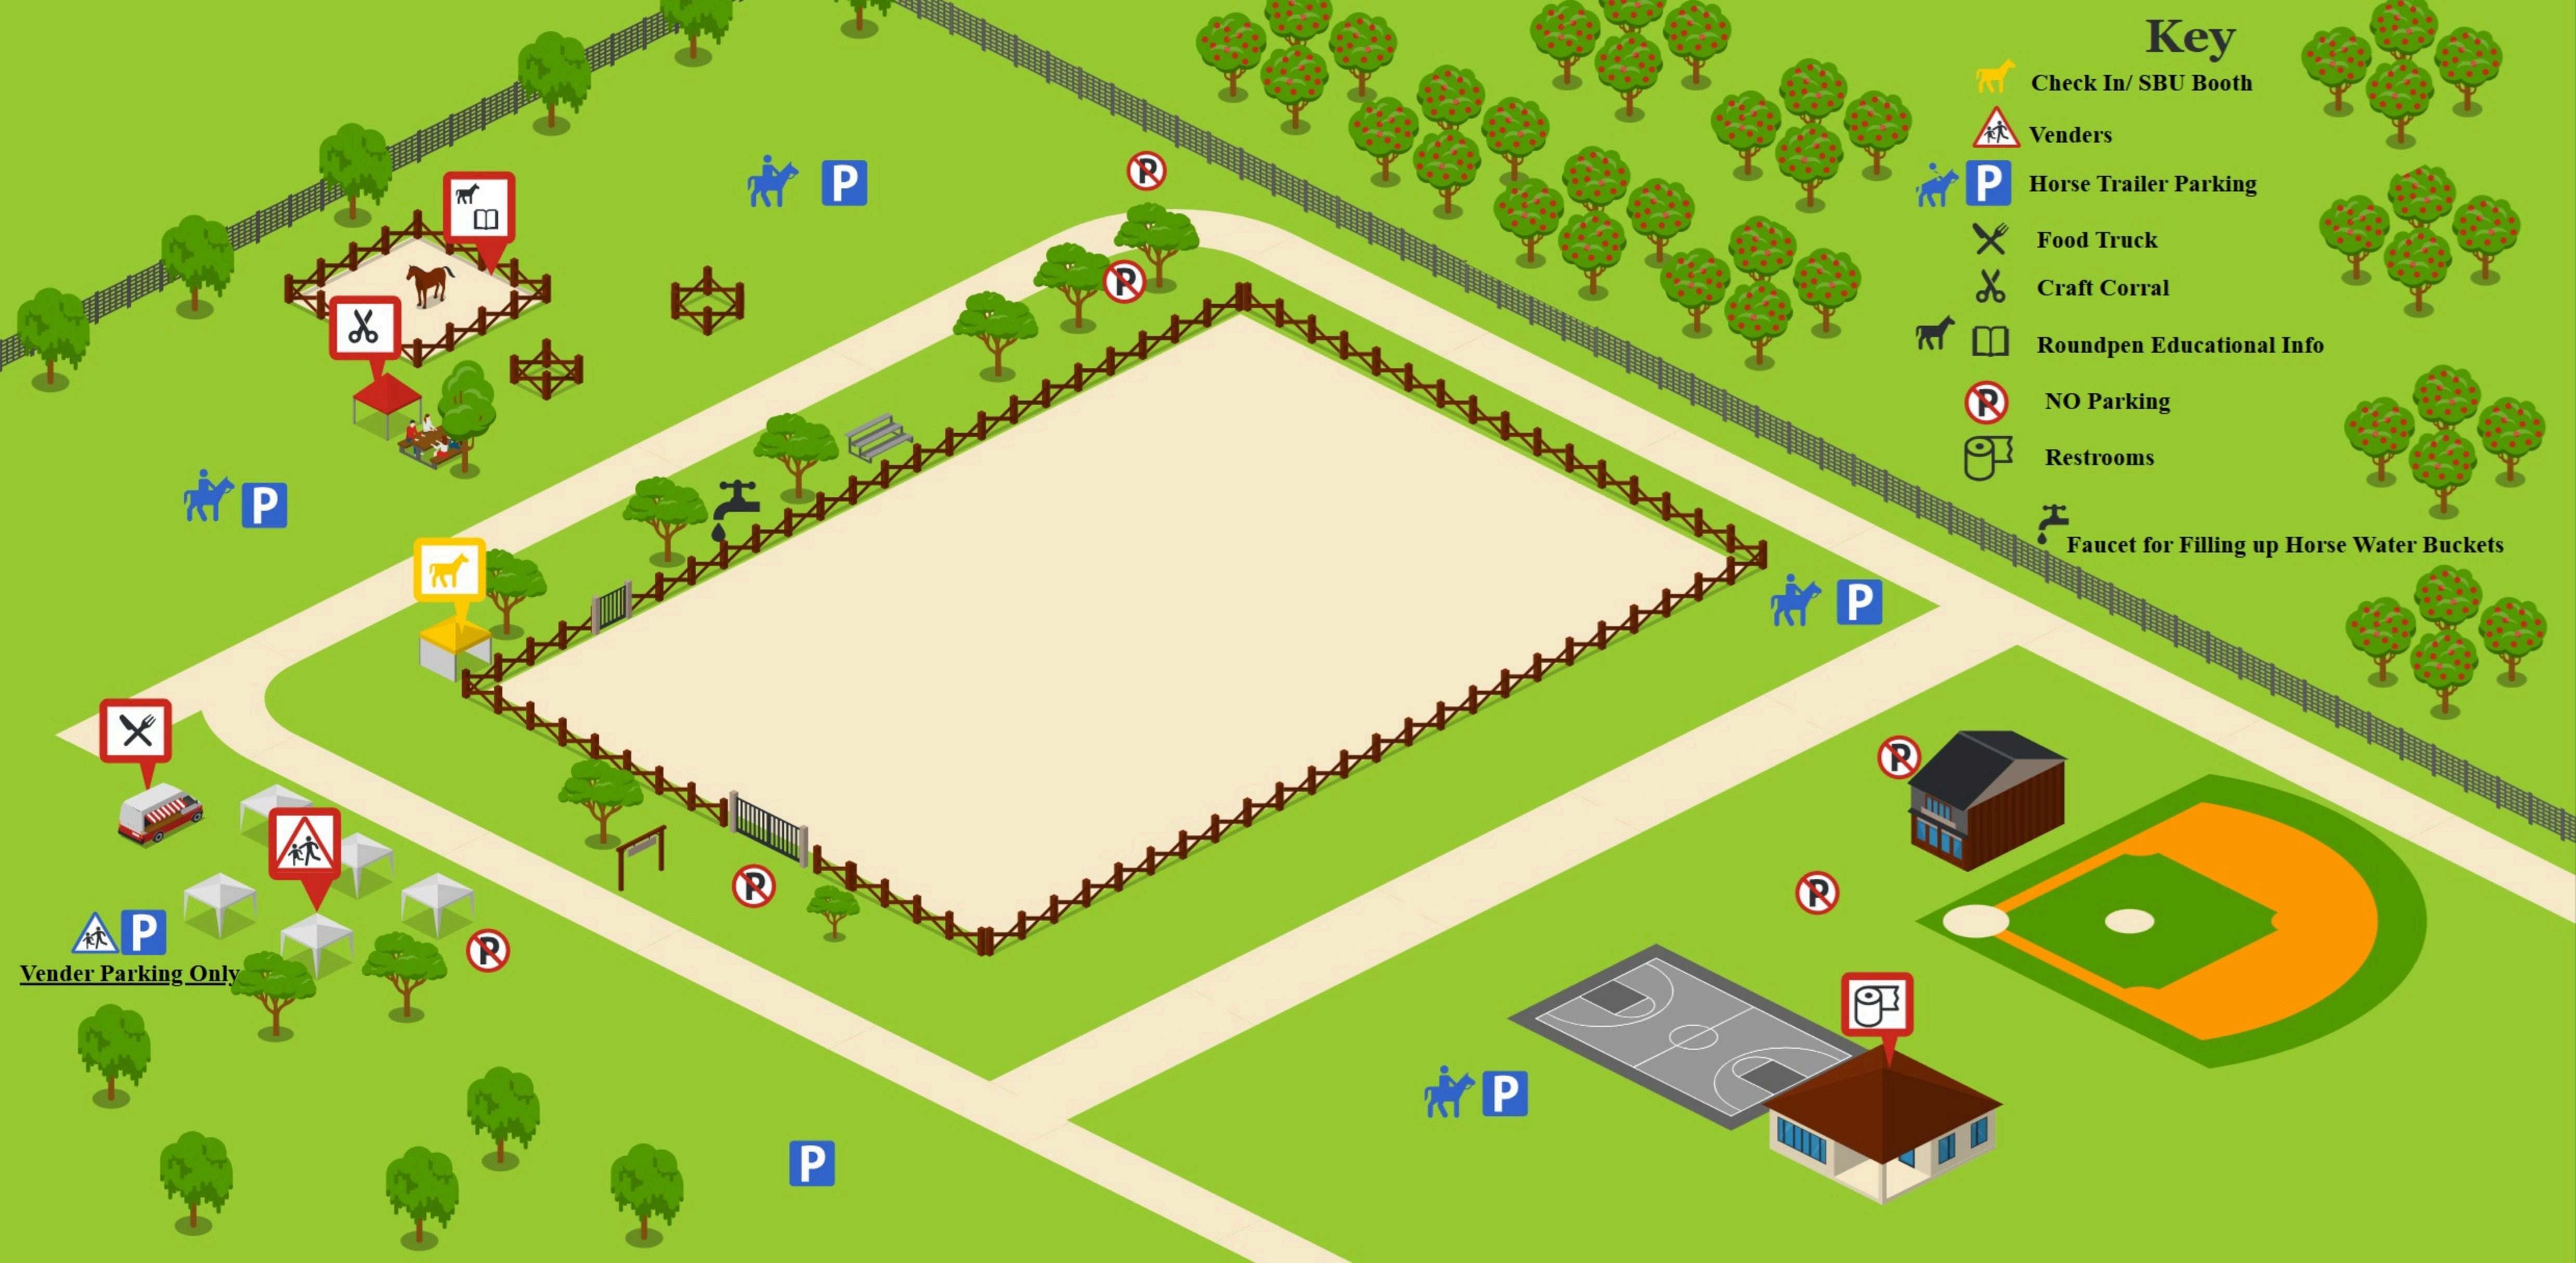

Key

-  Check In/ SBU Booth
-  Vendors
-  Horse Trailer Parking
-  Food Truck
-  Craft Corral
-  Roundpen Educational Info
-  NO Parking
-  Restrooms
-  Faucet for Filling up Horse Water Buckets

Vendor Parking Only